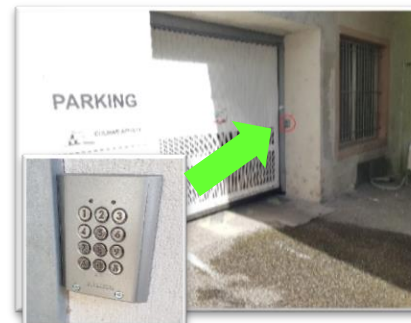

8. enter code on the right side of the white door